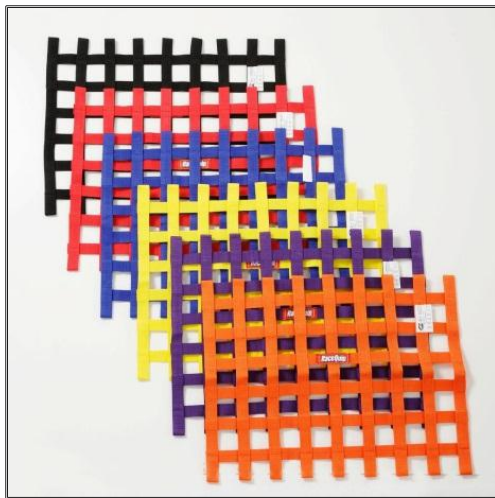

RaceQuip Ribbon Window Nets

RaceQuip Ribbon Window Nets are constructed of heavy-duty 1" polypropylene webbing and nylon thread for maximum durability. For over a decade, we have utilized jig-built construction techniques which ensure consistent size, shape, and fit.

- *Exceeds SFI 27.1 Rating*
- *Popular 18"x24" Nets Available in Six Colors*
- *Six New Specialty Sizes Available*
- *Constructed of Premium 1" Polypropylene Webbing*
- *Jig-built for consistency*

Available in black, red, blue, yellow, orange and purple. Our standard size is 18"x24" which will fit most window openings. Six new specialty sizes now available. All exceed SFI 27.1 specifications.